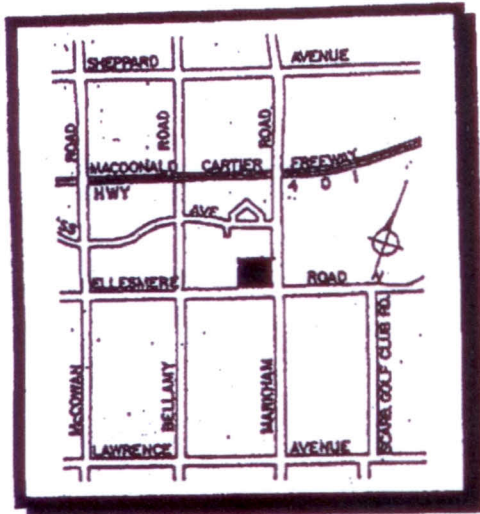

2100 ELLESMERE ROAD--GROUND FLOOR

as demised September 21, 2005

For more information contact:

THE ALDGATE GROUP

2100 Ellesmere Road, Suite 200

Scarborough Ontario M1H 3B7

(416)-431-9622

Location Map